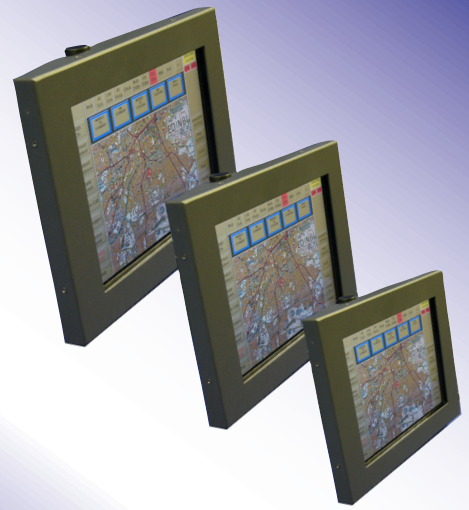

Basic Configuration

- AMD Geode LX800 processor operating at 500 MHz
- 500 Mbyte RAM
- 1 Gbyte Flash Memory
- Integrated Automotive Hard Disk in shock mount, 30Gbytes
- Windows XP embedded
- External ports:
  - 2 USB 2.0 ports
  - 6 Serial RS232
  - Opto-isolated Input/Output (6 of each)
  - 1 Fast Ethernet 10/100 Mbps
  - Display Interface video SVGA up to 1024 x 768 resolution
  - Audio In and Out
- Integrated GPRS/ EDGE/ 3G/ HSDPA modem (up to 3.6Mbps subject to network availability)
- Internal 16 channel GPS receiver
- External relay control for power management of other devices
- Internal battery for resilience against engine cranking etc
- Typical Power Consumption less than 20 watts including display
- CE and E marked

Options

- Remote TFT display with infra red touch screen
  10.4in and 8.4in at SVGA (800 x 600) and 6.4in at VGA (640 x 480)
- Processor upgrade up to Intel Core Duo 1.66 GHz
- RAM upgrade up to 1Gbytes
- Wireless Keyboard and Mouse
- Hubs for additional USB 2.0 and Ethernet ports
- Wireless LAN IEEE 802.11G to Trust network at Ambulance Stations
- Wireless LAN IEEE 802.11g to in-vehicle devices
- Navigation and Routing applications, customised to Ambulance service driving
- Application support for Voice over IP supporting simultaneous voice and data communications

Terrafix Limited

web:www.terrafix.co.uk

t: (01782)577015

TERRAFIX

23c Newfield Industrial Estate
High Street Tunstall, ST6 5PD

enquiries@terrafix.co.uk