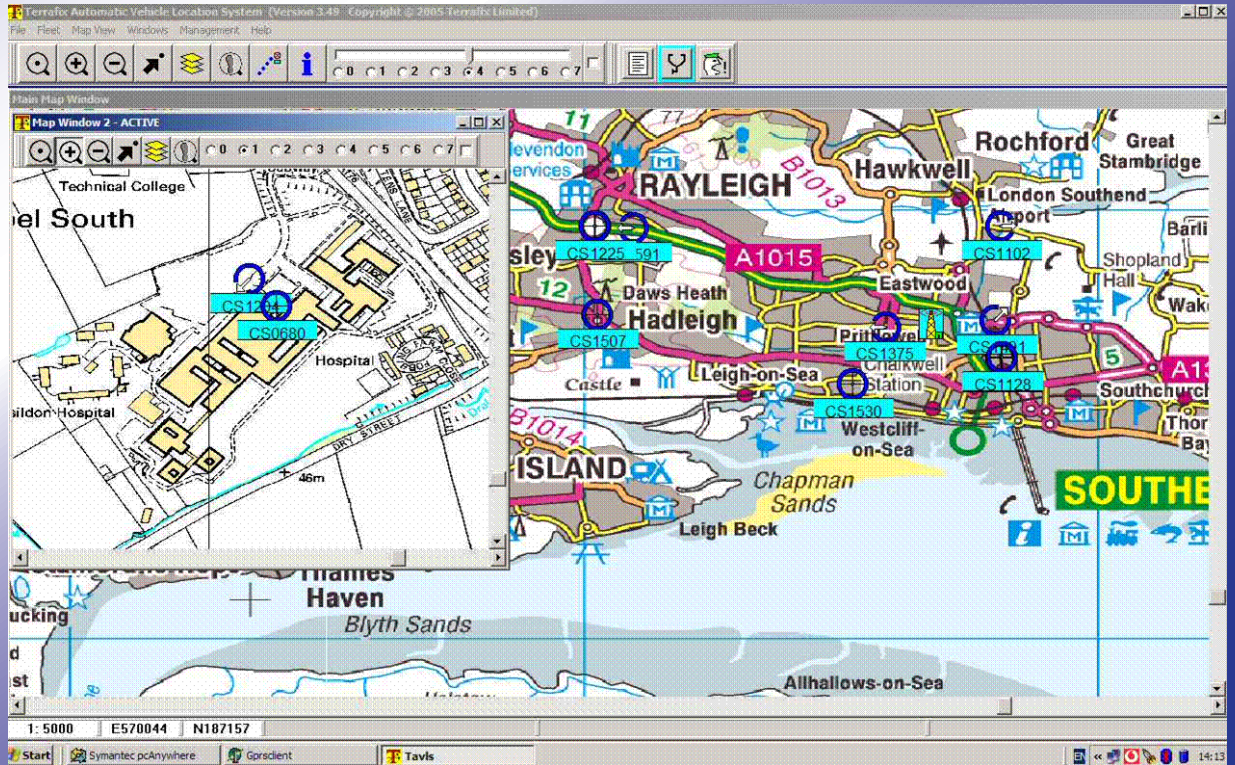

T.A.V.L.S

Terrafix Automatic Vehicle Location System

Mapping application for the management of mobile data.

Terrafix's Automatic Vehicle System, (TAVLS), provides geographic information and connects to the communications control server, to process and display all data received from the mobiles.

TAVLS the interface for providing the management to monitor and control any mobile related information.

TERRAFIX

ID	CallSign	Group	Waypoint	Status	Val	Nav	Spd	Dir	East	North	Time	Date	Disp	Aud
537	MOB01	1		NORM	0	I	0	0	385000	352000	10:55:50	11/06/2003	DH	DH
495	MOB02	1		NORM	0	F	31	331	386605	350794	12:23:39 AVL	13/06/2003	On	On
486	MOB03	1		NORM	0	I	0	0	385000	352000	13:55:06	12/06/2003	DH	DH
543	MOB04	1		NORM	0	I	0	0	385000	352000	13:54:15	12/06/2003	DH	DH
493	MOB05	1		NORM	0	I	0	0	385000	352000	10:55:25	11/06/2003	DH	On
769	MOB06	0		NORM	0	I	0	0	385000	352000	13:55:28	12/06/2003	DH	DH
502	MOB07	1		NORM	0	I	0	0	385000	352000	10:55:45	11/06/2003	DH	DH
563	MOB08	1		NORM	0	I	0	0	385000	352000	10:55:58	11/06/2003	DH	DH
485	MOB09	1		EM	0	F	0	0	385663	352336	13:54:48	12/06/2003	DH	DH
577	MOB10	1		NORM	0	I	0	0	385000	352000				
483	MOB11	1		NORM	0	F	0	0	385665	352330				

Mapping Station

TAVLS provides a full mapping system and can include any combination of the following mapping sources:-

- NavTEQ, Andes, Ordinance Survey, Philips, Concept Streets, AA etc
- Aerial photogrammetry (ortho-rectified)
- Three dimensional mapping images

Features

The software application offers the user a multitude of functionality.

- Real-time tracking
- Historical data analysis
- Multiple map windows
- Geo Reference Link for multiple map windows
- Text messaging application
- Audit trails
- Isochrones
- Mobile database information - location, speed, direction, travel, time last update and so on
- Full suite of map controls such as zoom in/out