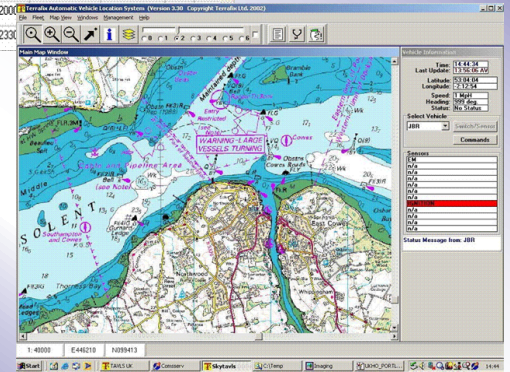

T.A.V.L.S

Terrafix Automatic Vehicle Location System

Mapping application for the management of mobile data.

Terrafix's Automatic Vehicle System, (TAVLS), provides geographic information and connects to the communications control server, to process and display all data received from the mobiles.

TAVLS the interface for providing the management to monitor and control any mobile related information.

TERRAFIX

ID	CallSign	Group	Waypoint	Status	Val	Nav	Spd	Dir	East	North	Time	Date	Disp	Aud
537	MOB01	1		NORM	0	I	0	0	385000	352000	10:55:50	11/06/2003	DH	DH
495	MOB02	1		NORM	0	F	31	331	386605	350794	12:23:39 AVL	13/06/2003	On	On
486	MOB03	1		NORM	0	I	0	0	385000	352000	13:55:06	12/06/2003	DH	DH
543	MOB04	1		NORM	0	I	0	0	385000	352000	13:54:15	12/06/2003	DH	DH
493	MOB05	1		NORM	0	I	0	0	385000	352000	10:55:25	11/06/2003	DH	On
769	MOB06	0		NORM	0	I	0	0	385000	352000	13:55:28	12/06/2003	DH	DH
502	MOB07	1		NORM	0	I	0	0	385000	352000	10:55:45	11/06/2003	DH	DH
563	MOB08	1		NORM	0	I	0	0	385000	352000	10:55:58	11/06/2003	DH	DH
485	MOB09	1		EM	0	F	0	0	385663	352336	13:54:48	12/06/2003	DH	DH
577	MOB10	1		NORM	0	I	0	0	385000	352000				
483	MOB11	1		NORM	0	F	0	0	385665	352330				

Mapping Station

TAVLS provides a full mapping system and can include any combination of the following mapping sources:-

- NavTEQ, Andes, Ordinance Survey, Philips, Concept Streets, AA etc
- Aerial photogrammetry (ortho-rectified)
- Three dimensional mapping images

Features

The software application offers the user a multitude of functionality.

- Real-time tracking
- Historical data analysis
- Multiple map windows
- Geo Reference Link for multiple map windows
- Text messaging application
- Audit trails
- Isochrones
- Mobile database information - location, speed, direction, travel, time last update and so on
- Full suite of map controls such as zoom in/out